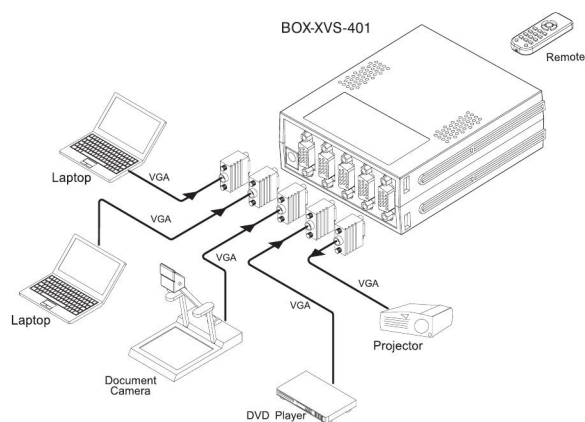

APPLICATION DIAGRAM