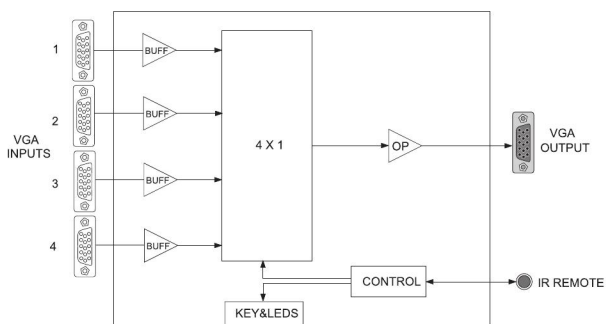

BLOCK DIAGRAM

SPECIFICATIONS

Specifications are subject to change without notice.

INPUT

Connector.....HD-15F (x4)
Signal Format.....VGA, XGA, SXGA

OUTPUT

Connector.....HD-15F (x1)
Signal Format.....VGA, XGA, SXGA
Resolution.....1920x1440

MECHANICAL

Width.....3.86 in. (98 mm)

Height.....1.58 in. (40 mm)
Depth.....4.72 in. (120 mm)

ELECTRICAL

Power Consumption.....2 W

ENVIRONMENTAL

Operating Temperature.....32° ~ 104° F (0° ~ 40° C)
Relative Humidity.....10% ~ 90%